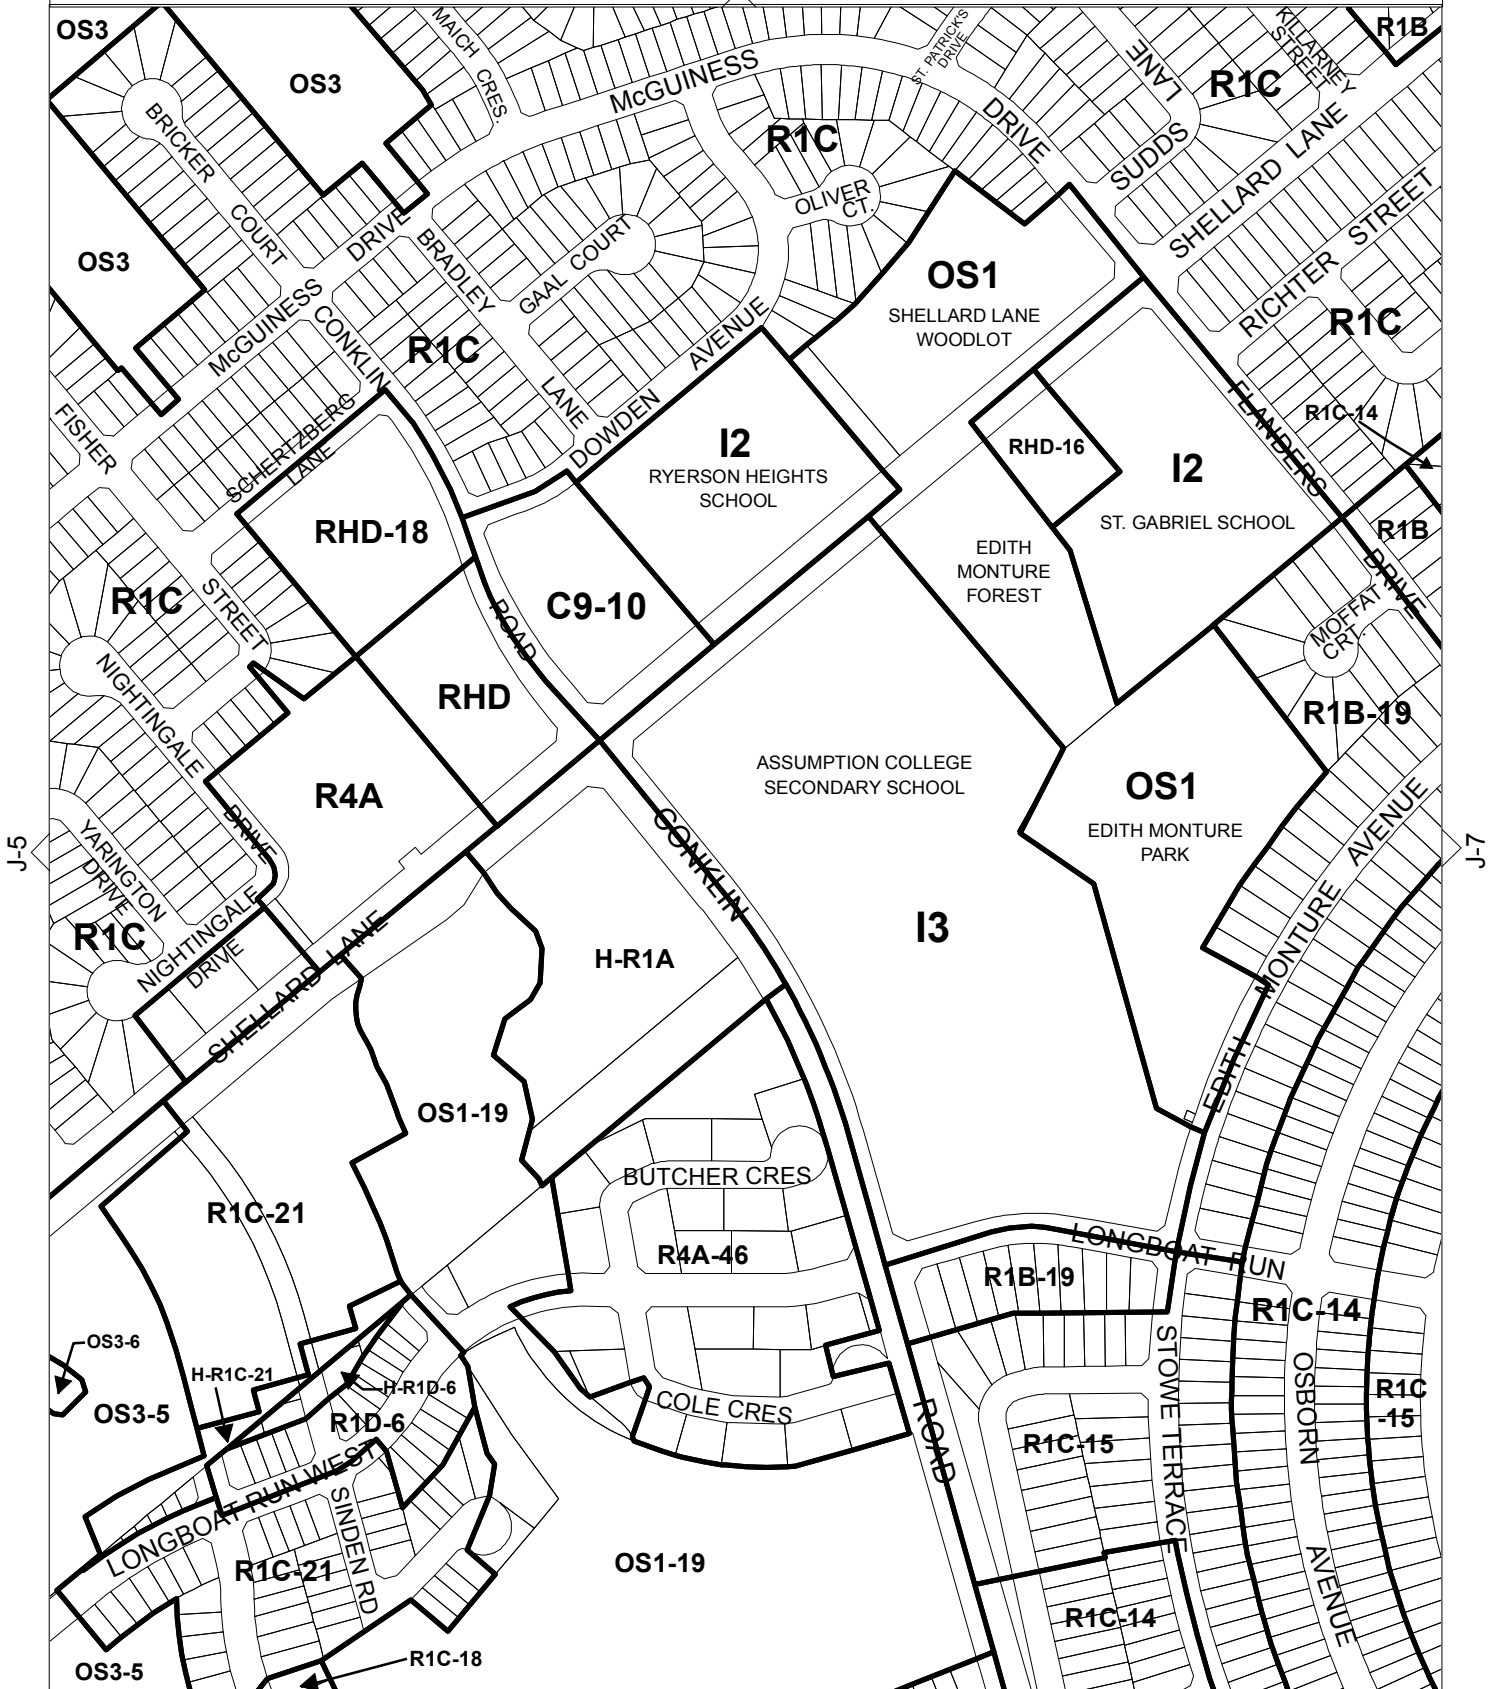

THIS SCHEDULE HAS BEEN CONSOLIDATED BY BYLAWS:

THIS SCHEDULE HAS BEEN CONSOLIDATED BY BYLAWS:

- 190-2002 167-2016
- 40-2005 146-2017
- 110-2013
- 10-2016
- 94-2016

THIS SCHEDULE HAS BEEN CONSOLIDATED BY BYLAWS:

Scale in Metres

25-91	86-95	199-99	190-2002	10-2016
177-92	142-96	203-2001	40-2005	94-2016
195-92	51-98	110-2002	45-2006	167-2016
O.M.B. ORDER	63-98	114-2002	122-2007	146-2017
R920602	74-99	H-6	3-2015	

H-14

OS3-1

SANITARY LANDFILL SITE

OS3

OS3

J-13

RIVER

GRAND