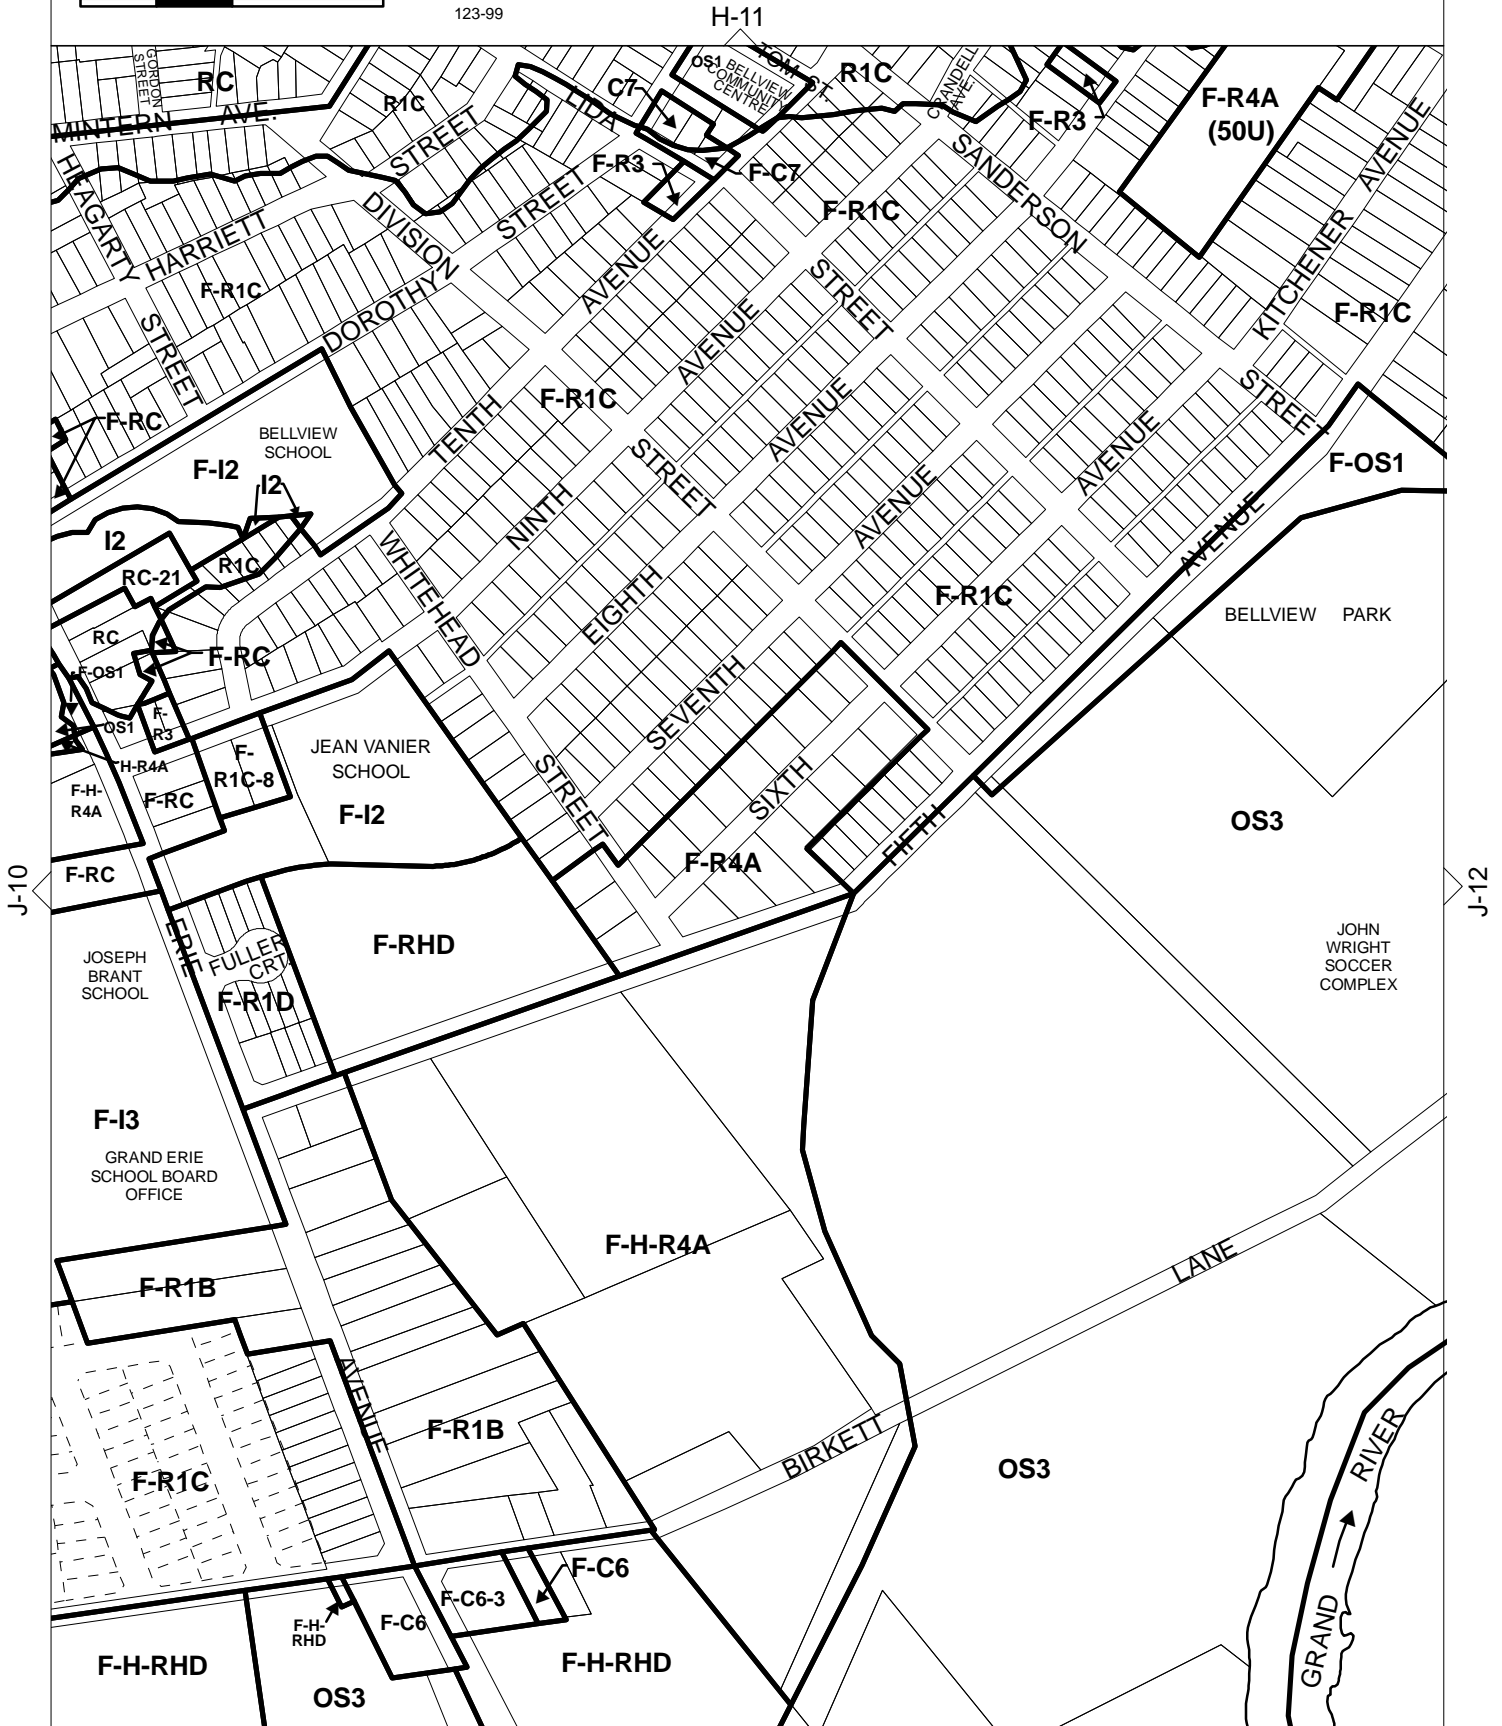

THIS SCHEDULE HAS BEEN CONSOLIDATED BY BYLAWS:

25-91	61-2002
110-91	189-2004
213-91	50-2008
37-98	
123-99	

THIS SCHEDULE HAS BEEN CONSOLIDATED BY BYLAWS:
23-2010

H-12

SIX NATIONS OF
THE GRAND RIVER TERRITORY

H-14

OS3-1

SANITARY LANDFILL SITE

OS3

OS3

J-13

RIVER

GRAND