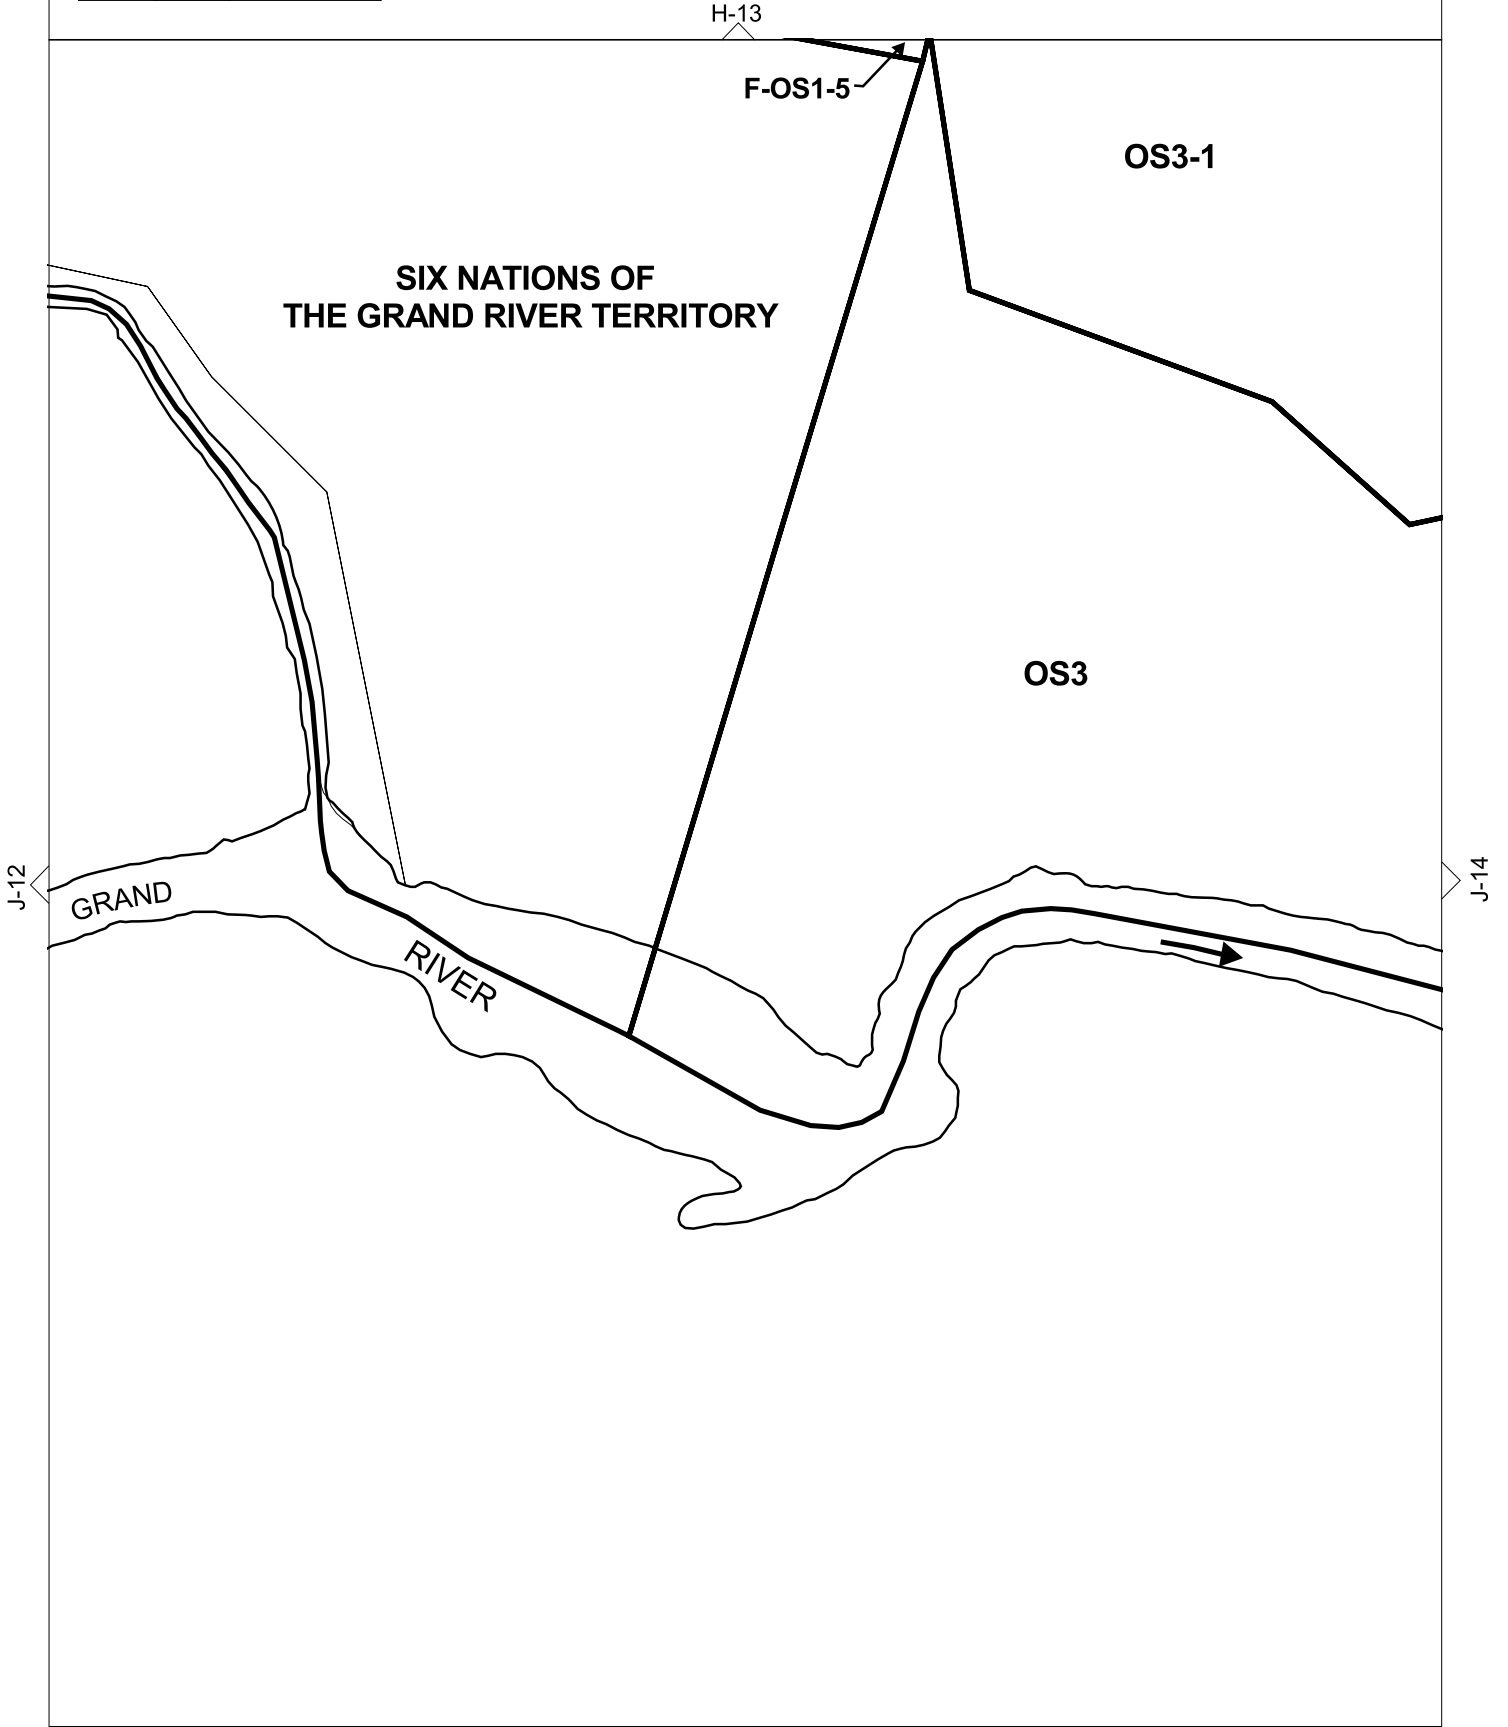

THIS SCHEDULE HAS BEEN CONSOLIDATED BY BYLAWS:
23-2010